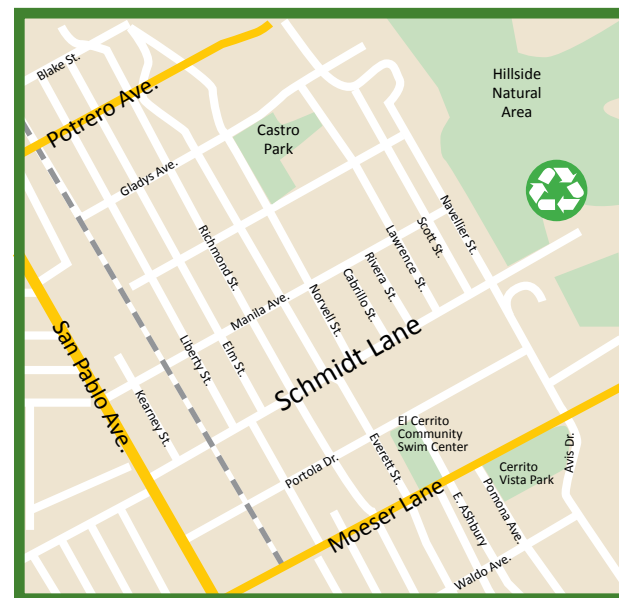

LOCATION:

7501 Schmidt Lane
El Cerrito, CA
510-215-4350

HOURS

Monday–Friday:
8:00 a.m. to 5:45 p.m.

Saturday–Sunday:
9:00 a.m. to 4:45 p.m.

www.ecrecycling.org

Closed on all major holidays and observances.

SPECIAL EVENTS & TOURS